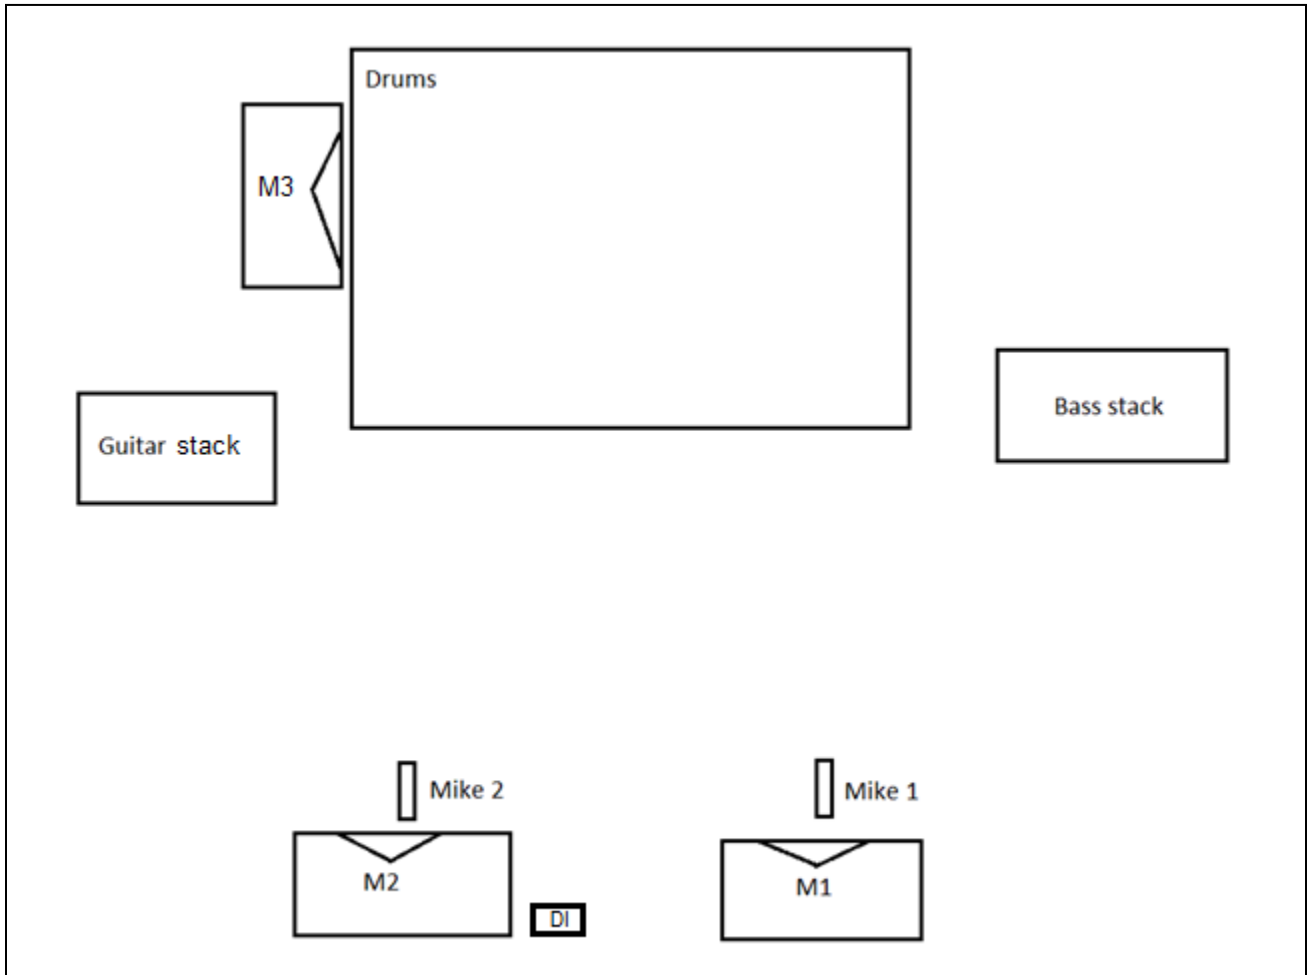

NOXTRAIN

- Technical rider -

Channels

Channel	Instrument	Mike / DI	48v	Insert	Comments
1	Mike 1	SM58		Comp, Reverb	Backing vocal
2	Mike 2	Wireless Beta58		Comp, Reverb	Lead vocal
3	Bass	DI			
4	Electric guitar	SM57			From stack
5	Acoustic guitar	DI			

6	Big drum	Dynamic		Gate	
7	Snare	Dynamic			
8	Tam 1	Dynamic		Gate	
9	Tam 2	Dynamic		Gate	
10	Tam 3	Dynamic		Gate	
11	Hi-hat	Condenser	X		
12	Overhead L	Condenser	X		
13	Overhead R	Condenser	x		

Monitors